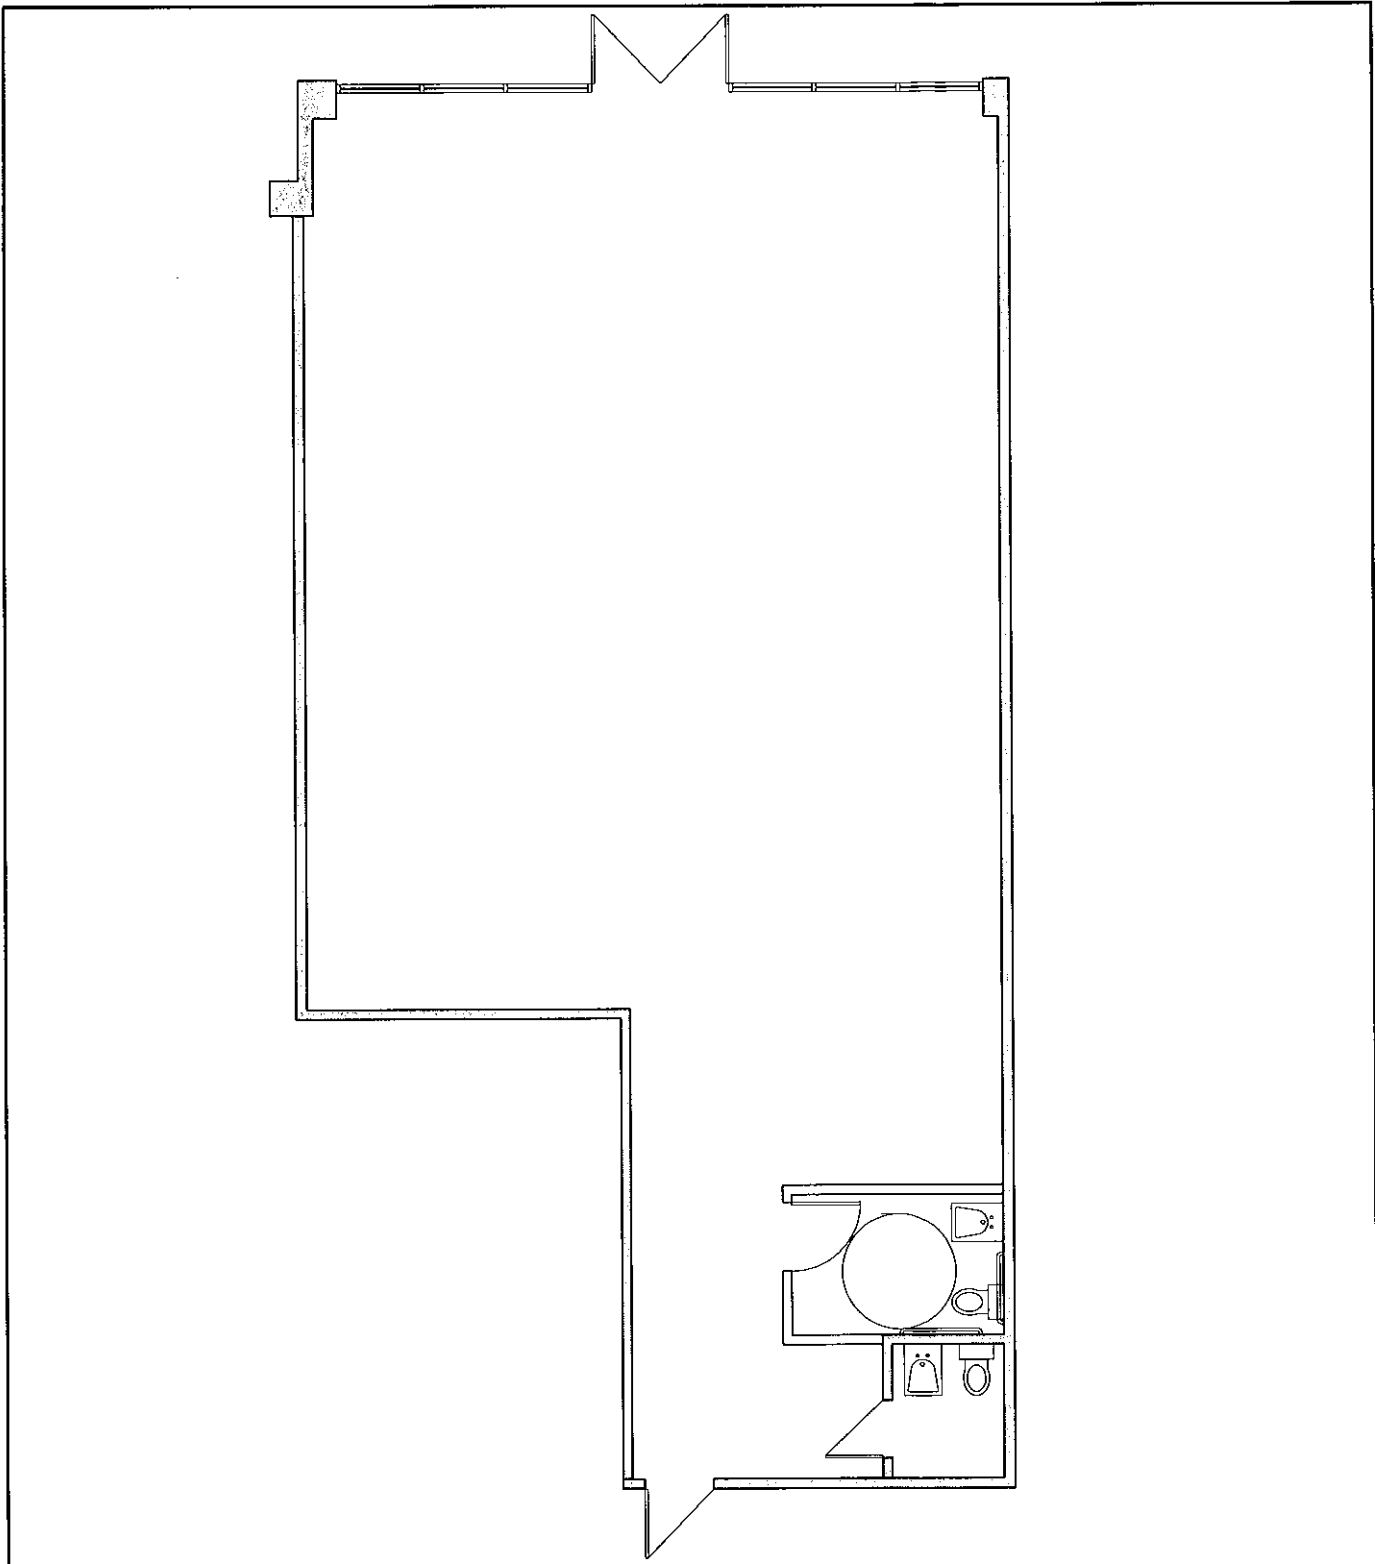

**REES
MASILIONIS
TURLEY** LLC

908 BROADWAY 6TH FLOOR
KANSAS CITY MO 64105
816.842.1292
816.842.1878
REES-STUDIO.COM

ARCHITECTURE
RETAIL
INTERIORS
GRAPHICS
PLANNING

CRESTRIDGE SHOPPING CENTER

SUITE 10903

SEPTEMBER 24, 2009

A01

ARCHITECTURE

ARCHITECTURE	REES MASILIONIS TURLEY <small>L.L.C.</small>	SHEET TITLE EXHIBIT 'A'	DATE NOVEMBER 18, 2004
	816.842.1292 816.842.1878 f	PROJECT CRESTRIDGE SUITE 10909	SCALE 1/8" = 1'-0"
	REES-STUDIO.COM	PARKVILLE, MISSOURI	1,522 SF.
	908 BROADWAY 6TH FLOOR KANSAS CITY MO 64105		SHEET NUMBER A001